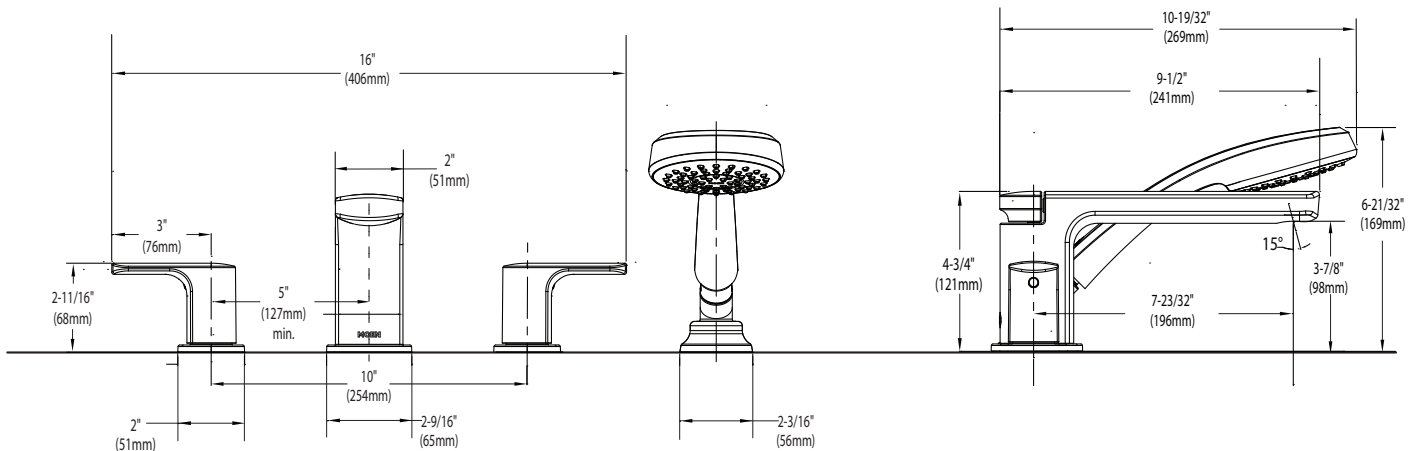

FLOW

- Hand shower meets 2.5 gpm max (9.5 L/min)

STANDARDS

- Third party certified to CSA B-125.1, ASME A112.18.1, and all applicable requirements referenced therein

- **ADA**  for lever handles

WARRANTY

- Lifetime limited warranty against leaks, drips and finish defects to the original consumer purchaser
- 5 year warranty if used in commercial installations

RIZON™ Two-Handle Roman Tub Faucet Trim w/Built In Diverter Valve

Models: T936 series

Valves: 9796, 9797

CRITICAL DIMENSIONS

(DO NOT SCALE)

FOR MORE INFORMATION CALL: 1-800-BUY-MOEN

www.moen.com