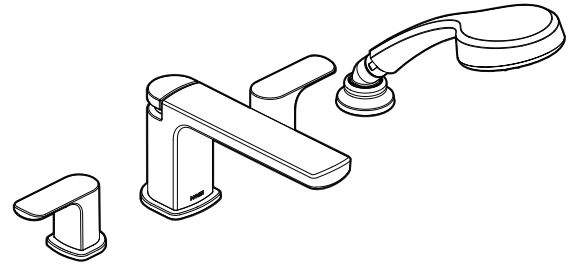

Buy it for looks. Buy it for life.®

Specifications

DESCRIPTION

- Metal construction with various finishes identified by suffix
- Includes hot and cold temperature indicators

OPERATION

- Lever style handles
- Rotate hot side handle counterclockwise to open (clockwise to close)
- Rotate cold side handle clockwise to open (counterclockwise to close)

FLOW

- Hand shower meets 2.5 gpm max (9.5 L/min)

STANDARDS

- Third party certified to CSA B-125.1, ASME A112.18.1, and all applicable requirements referenced therein

- **ADA**  for lever handles

WARRANTY

- Lifetime limited warranty against leaks, drips and finish defects to the original consumer purchaser
- 5 year warranty if used in commercial installations

RIZON™ Two-Handle Roman Tub Faucet Trim w/Built In Diverter Valve

Models: T936 series

Valves: 9796, 9797

CRITICAL DIMENSIONS

(DO NOT SCALE)

FOR MORE INFORMATION CALL: 1-800-BUY-MOEN

www.moen.com